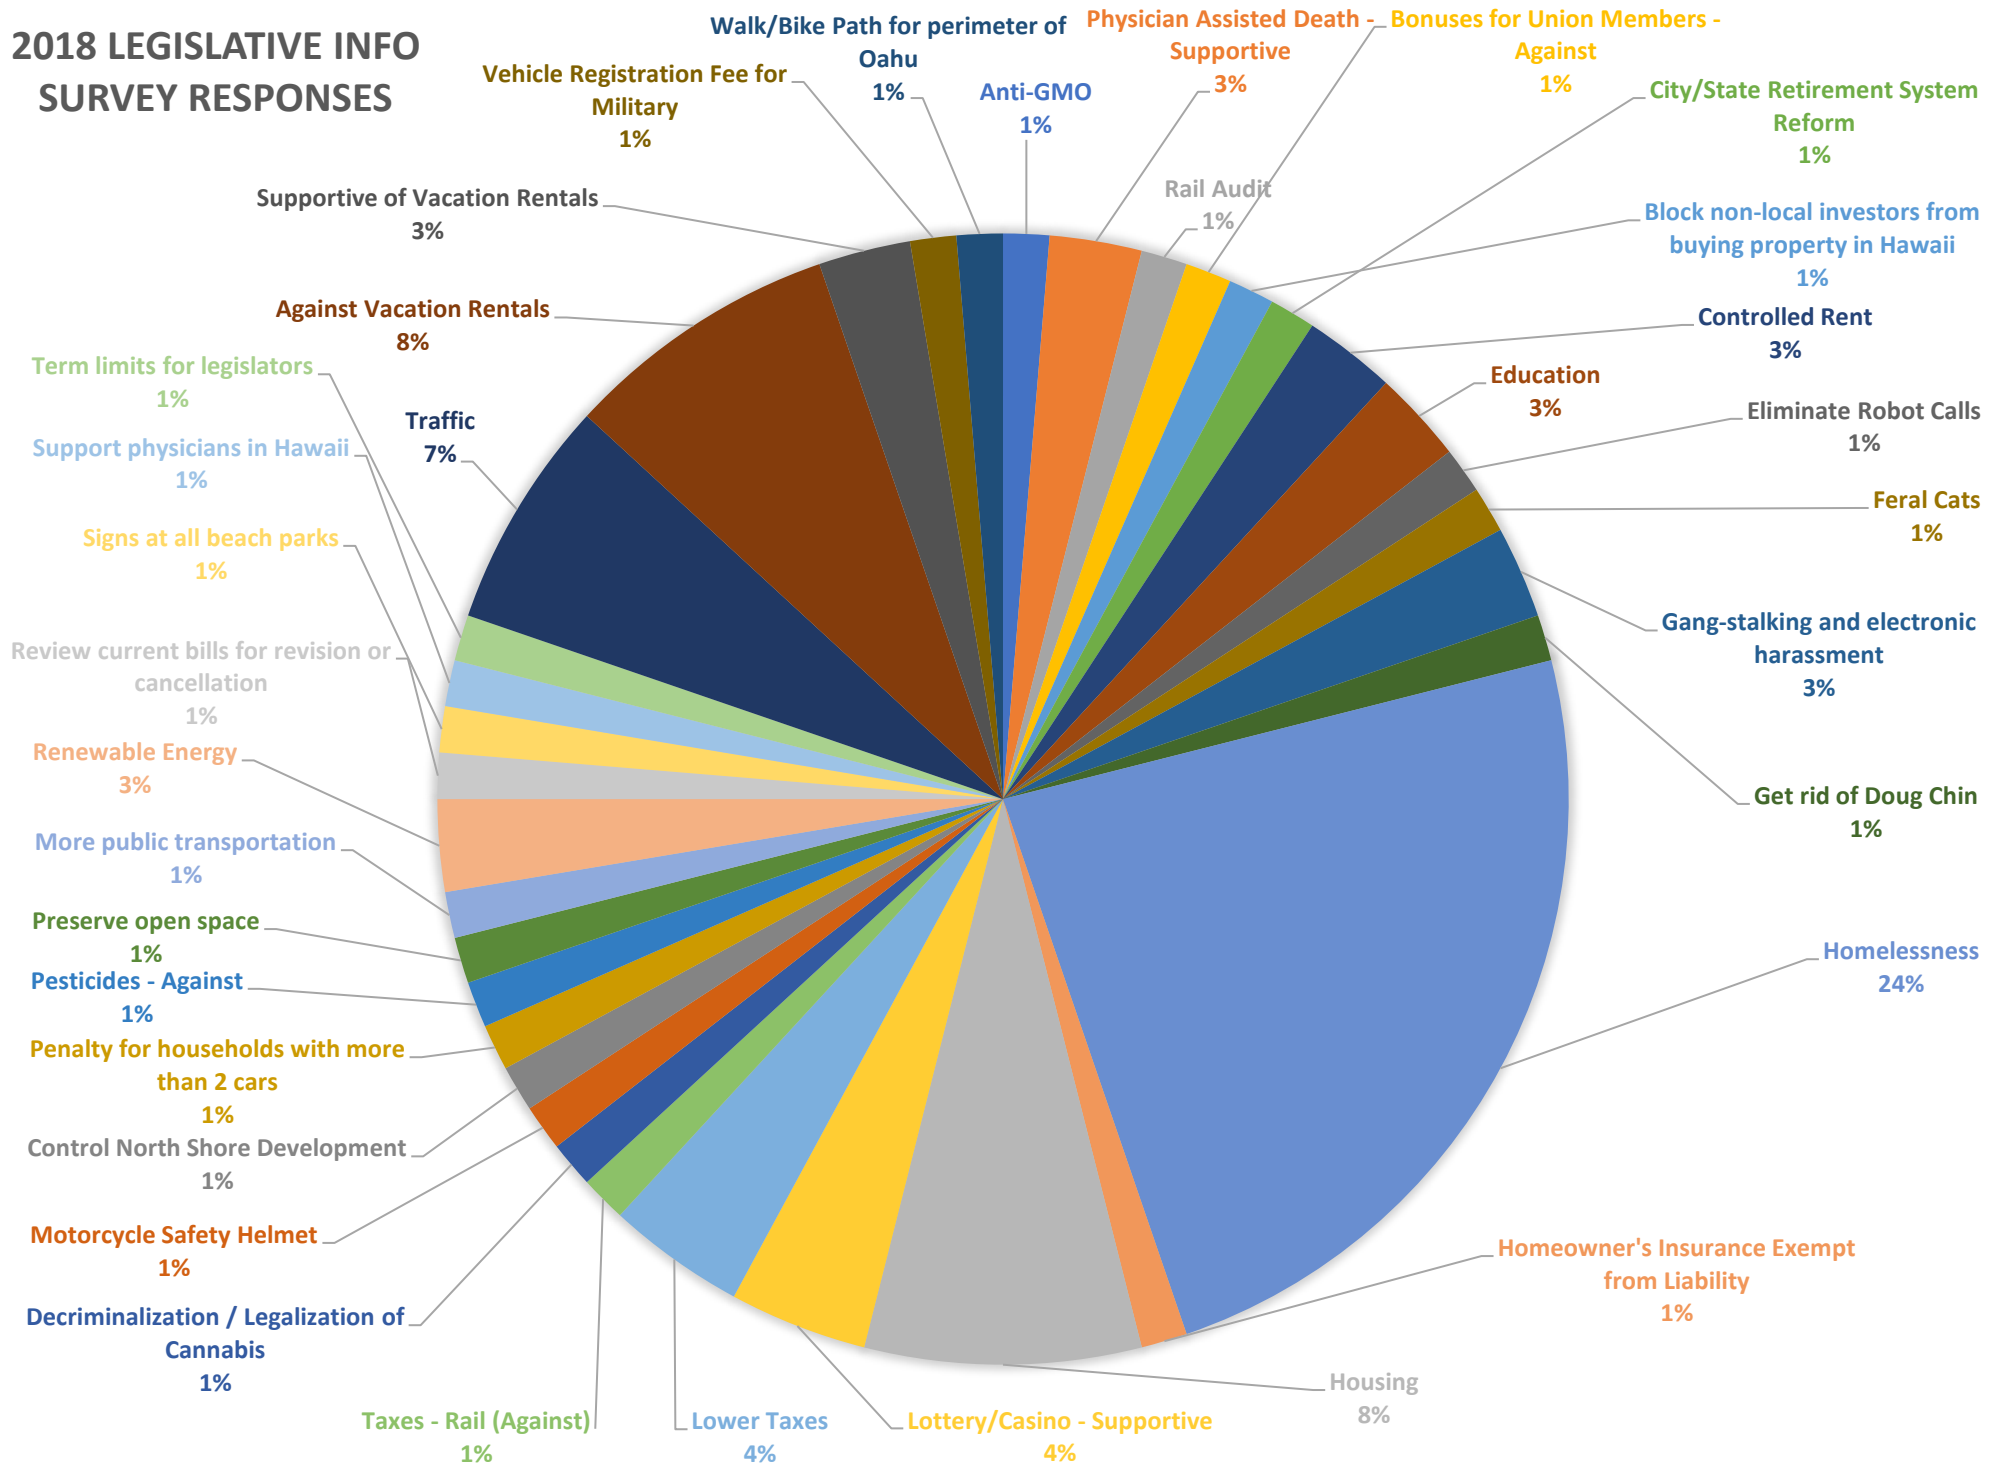

# 2018 LEGISLATIVE INFO SURVEY RESPONSES

2018 Legislative Info Survey – Question 1 If you could introduce one bill to address a pressing issue this next legislative session, what would it be?	Survey Responses
Anti-GMO	1
Physician Assisted Death - Supportive	2
Rail Audit	1
Bonuses for Union Members - Against	1
Block non-local investors from buying property in Hawaii	1
City/State Retirement System Reform	1
Controlled Rent	2
Education	2
Eliminate Robot Calls	1
Feral Cats	1
Gang-stalking and electronic harassment	2
Get rid of Doug Chin	1
<b>Homelessness</b>	<b>18</b>
Homeowner's Insurance Exempt from Liability	1
<b>Housing</b>	<b>6</b>
Lottery/Casino - Supportive	3
Lower Taxes	3
Taxes - Rail (Against)	1
Decriminalization / Legalization of Cannabis	1
Motorcycle Safety Helmet	1
Control North Shore Development	1
Penalty for households with more than 2 cars	1
Pesticides - Against	1
Preserve open space	1
More public transportation	1
Renewable Energy	2
Review current bills for revision or cancellation	1
Signs at all beach parks	1
Support physicians in Hawaii	1
Term limits for legislators	1
<b>Traffic</b>	<b>5</b>
<b>Against Vacation Rentals</b>	<b>6</b>
Supportive of Vacation Rentals	2
Vehicle Registration Fee for Military	1
Walk/Bike Path for perimeter of Oahu	1
<b>Total</b>	<b>76</b>